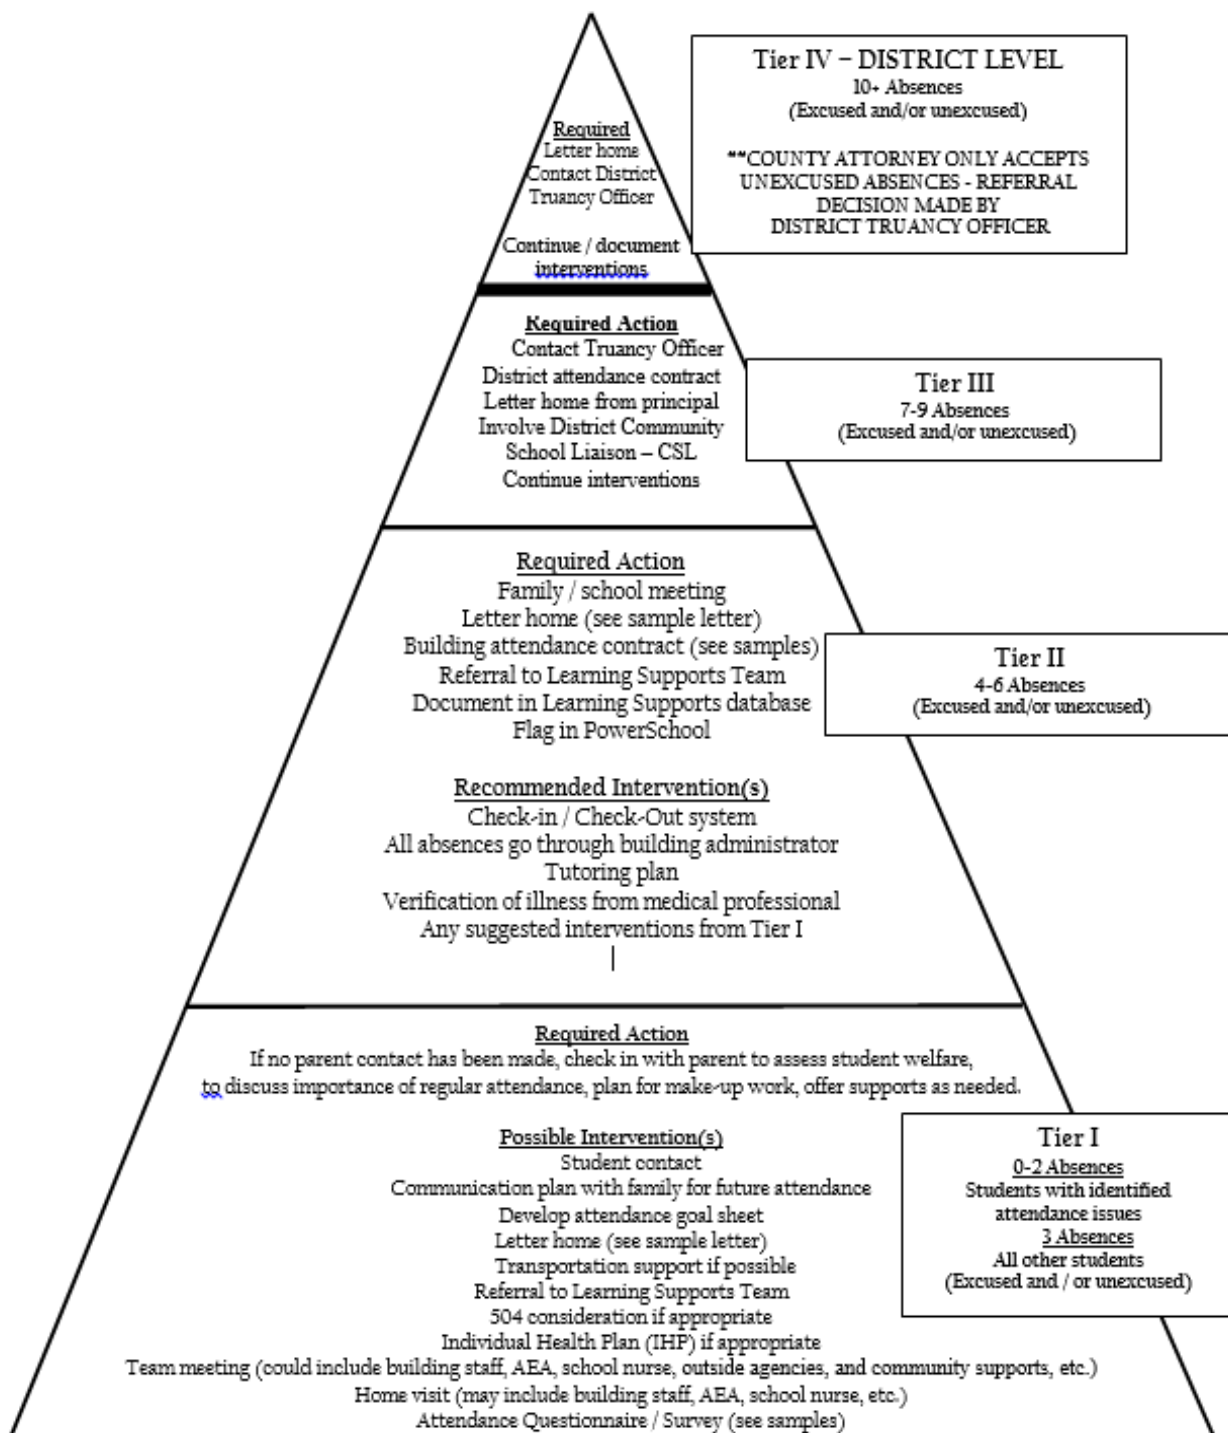

CRCSD Attendance Pyramid of Interventions

Documentation of all action taken should be kept by Administrative Team through use of PowerSchool Intervention Log